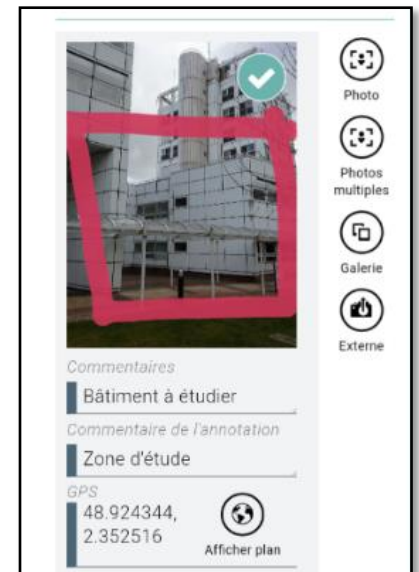

Users and scope of use

- During inspection tours, mobile workers use Moovilys to take photos of structures and infrastructures, and then produce reports automatically.
- Back at the office, the report is accessible in the cloud without any manual modification.